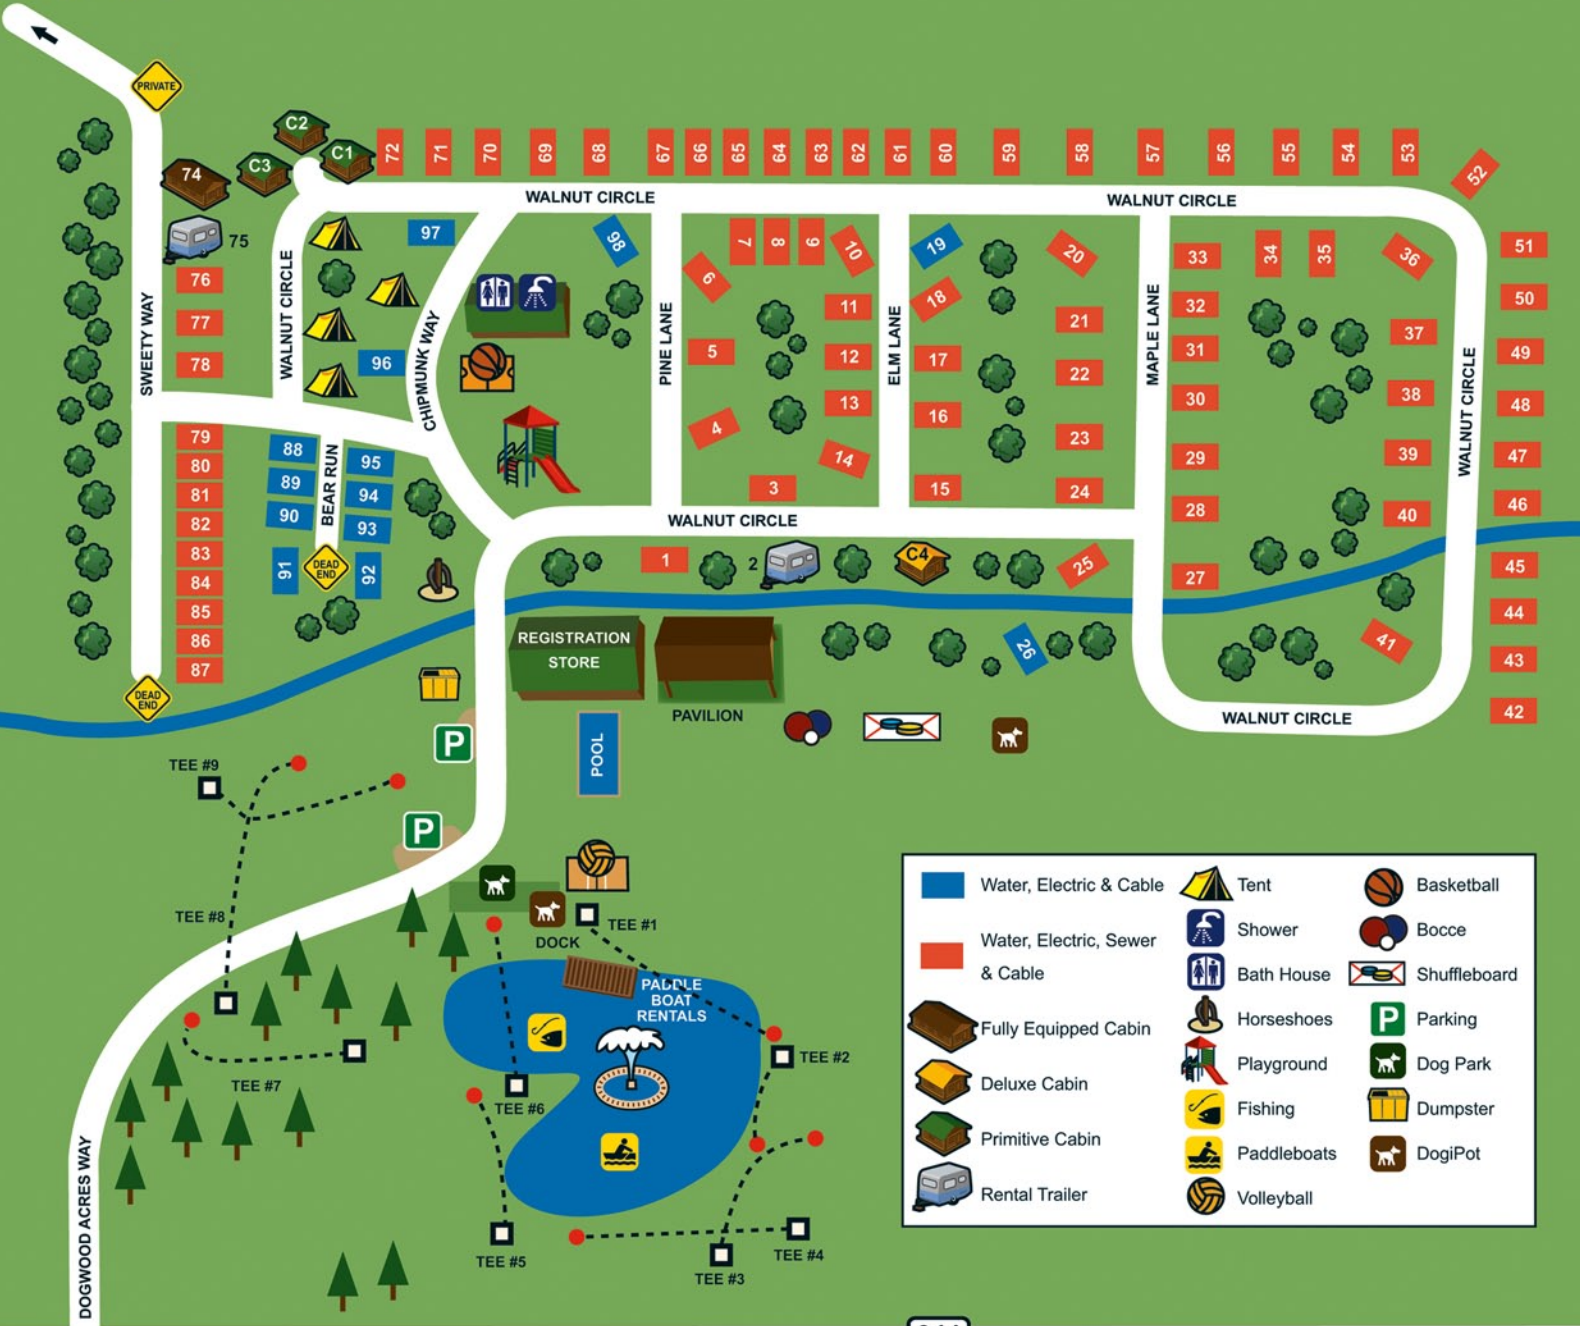

DOGWOOD ACRES CAMPGROUND

IN CASE OF EMERGENCY
COME TO LOG HOME

944

4500 ENOLA ROAD, NEWVILLE, PA 17241
 (717) 776-5203
WWW.DOGWOODCAMPING.COM