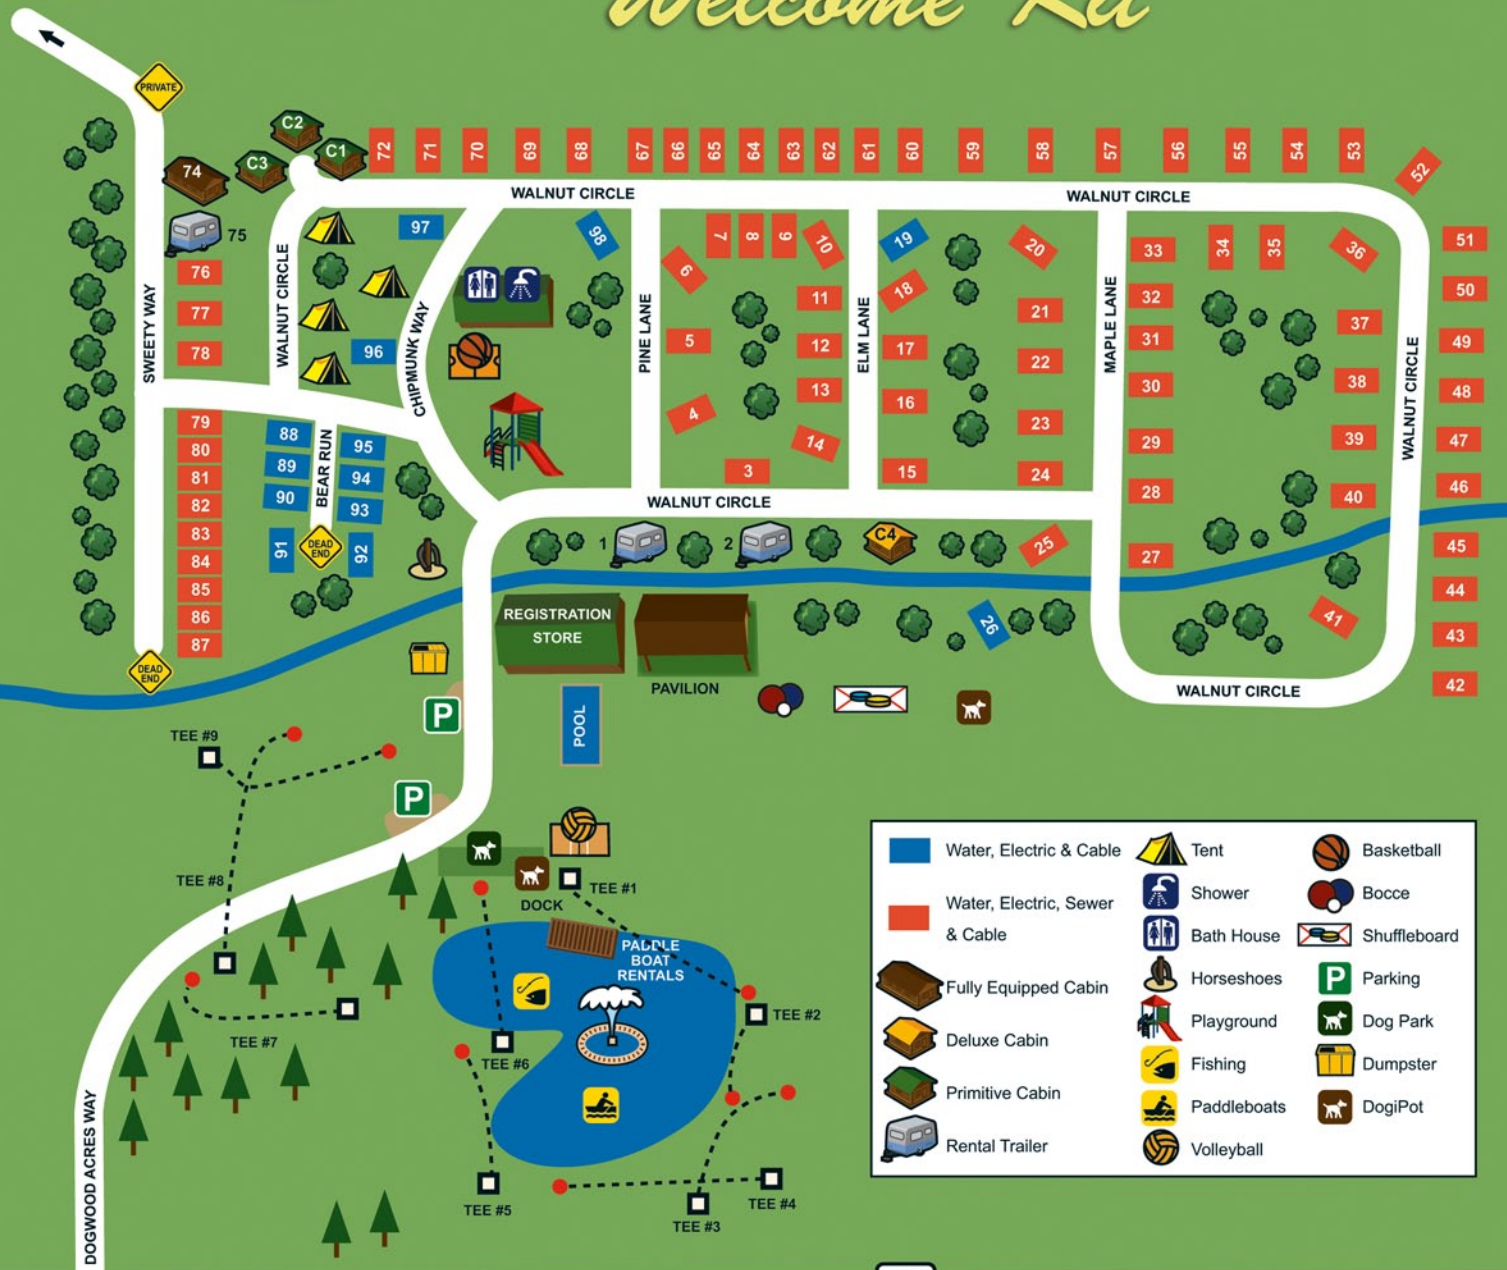

DOGWOOD ACRES CAMPGROUND

Welcome Kit

IN CASE OF EMERGENCY
COME TO LOG HOME

944

4500 ENOLA ROAD, NEWVILLE, PA 17241
 (717) 776-5203
www.DOGWOODCAMPING.COM